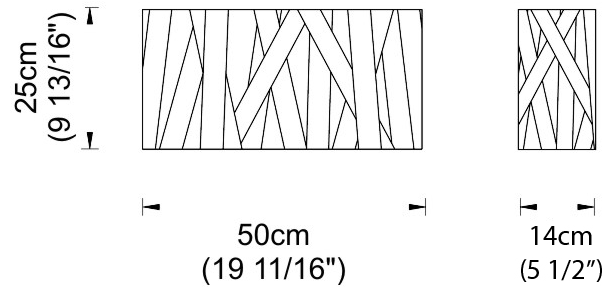

PROJECT	
TYPE	
SPECIFIER	
QUANTITY	
DATE	

DRESS SURFACE

D53005- : D53005-BLK

base number

1. To build a product code in our configurator select the specify button on the base model # product page
2. To build a manual product code on this datasheet choose from the options listed below in blue font and add the suffix to the base model #

GENERAL

Series: Dress
Partner: Fambuena
Division: Design
Installation: Surface
Product Type: Wall Surface
Mounting Location: Wall
Light Distribution: Indirect

PHYSICAL

Shape: Rectangle
Length (mm): 500
Length (in): 19 11/16
Height (mm): 250
Depth (mm): 140
Height (in): 9 13/16
Depth (in): 5 1/2
Extension (mm): 140
Extension (in): 5 1/2
Weight (kg): 4.1
Weight (lbs): 9
Fixture Material: Ribbon / Aluminum
Primary Material: Fabric

ELECTRICAL

Number of Lamps: 2
Lamp Type: LED Retrofit
Lamp Shape: A19
Bulb Included: Bulb Not Included
Total Output Wattage (W): 14
Max. Wattage Per Lamp (W): 7
Lamp Base: E26
Input Voltage (V): 120

LED

OPTICAL

RATINGS AND CERTIFICATIONS

Certified By: CSA Certified to UL and CSA Standards
IP rating: IP20