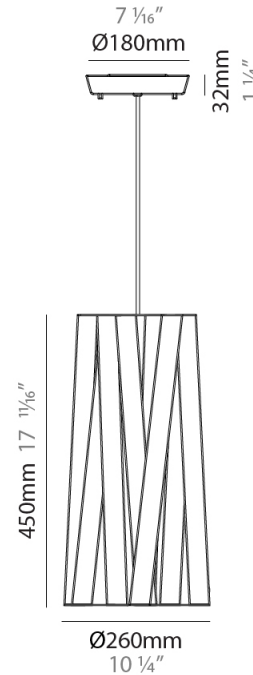

DRESS SUSPENSION

D51016- : D51016-RED

base number

1. To build a product code in our configurator select the specify button on the base model # product page
2. To build a manual product code on this datasheet choose from the options listed below in blue font and add the suffix to the base model #

GENERAL

Series: Dress _____
Partner: Fambuena _____
Division: Design _____
Installation: Suspension _____
Product Type: Pendant _____
Mounting Location: Ceiling _____
Light Distribution: Direct _____

PHYSICAL

Shape: Cylinder _____
Diameter (mm): 260 _____
Diameter (in): 10 3/4 _____
Height (mm): 450 _____
Height (in): 17 11/16 _____
Weight (kg): 2.7 _____
Weight (lbs): 6 _____
Diffuser: Red Satin Ribbon _____
Fixture Material: Ribbon / Aluminum _____
Primary Material: Fabric _____
Cable Details: Cable length 2000mm / 79" _____

ELECTRICAL

Number of Lamps: 1 _____
Lamp Type: LED Retrofit _____
Lamp Shape: A19 _____
Bulb Included: Bulb Not Included _____
Total Output Wattage (W): 7 _____
Max. Wattage Per Lamp (W): 7 _____
Lamp Base: E26 _____
Input Voltage (V): 120 _____

LED

OPTICAL

RATINGS AND CERTIFICATIONS

Certified By: CSA Certified to UL and CSA Standards _____
IP rating: IP20 _____